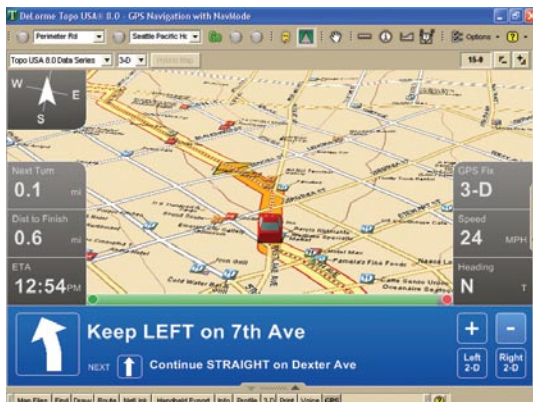

Introducing New Travel Features

- Voice navigation comes to Topo USA! Long available in Street Atlas USA.
- NEW! NavMode for driver-view convenience during real-time navigation using a laptop PC. Puts all the most-needed controls and information at your fingertips. Full-screen view displays in 2-D or 3-D
- GPS Radar lets you find Points-of-Interest near your current location. Easily search for points of interest including gas stations, restaurants, accommodations, rest areas – all near your current location or near the center of the map. If speech is enabled, listen to the nearest search result
- UMPC Mode – Topo USA can now be optimized for display on Ultra-Mobile PCs and other small screens
- More that 200,000 added travel points-of-interest (POIs). Includes boat ramps, campgrounds, fishing and hunting spots, unique natural features from the DeLorme Atlas & Gazetteer[™] series, as well as traditional travel info like restaurants, lodging and campgrounds

DELORME

Topo USA[®] 8.0

For the PC Platform

Amazing 3-D Flyovers

- 3-D mapping quickly renders lifelike views of your favorite terrain
- Soar above rivers and lakes, ascend mountains, and explore new places – all from your computer

Geo-Tag Your Digital Photos

- Preserve a record of exactly where you took your digital photos – all you need is a GPS track
- Enlargeable thumbnails appear on your maps

Unrivaled GPS Capabilities

- New in-vehicle navigation features include NavMode for a hands-free full-screen view while tracking or traveling a route with a GPS receiver, GPS Radar to find POIs nearest your current location, and spoken direction and voice commands