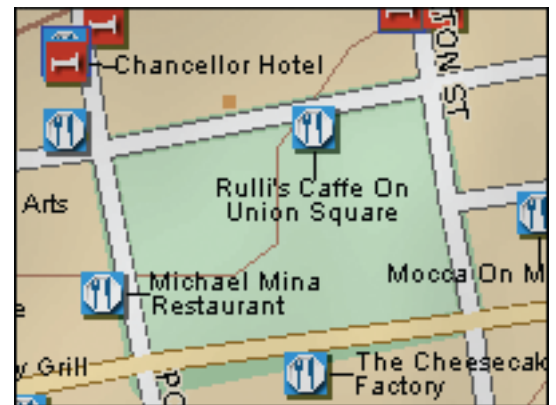

No Extra Cost for U.S. Topo Maps, Streets & Trails

- The included comprehensive Topo USA maps have updated terrain and hydro data, the latest roads, trails, BLM, National Park, National Forest, and other publically-managed lands, Game Management Districts, and more
- Included with the maps are over 4 million places-of-interest (POIs) from trusted DeLorme products. Now ALL your trip planning information is at hand, from travel to a trailhead, to campgrounds, fishing spots, and provisioning on your way, including:
  - » From Street Atlas USA® attractions, lodgings, restaurants, stores, post offices, much more
  - » From the Atlas & Gazetteer™ series boat ramps, campgrounds, fishing and hunting spots, unique natural features