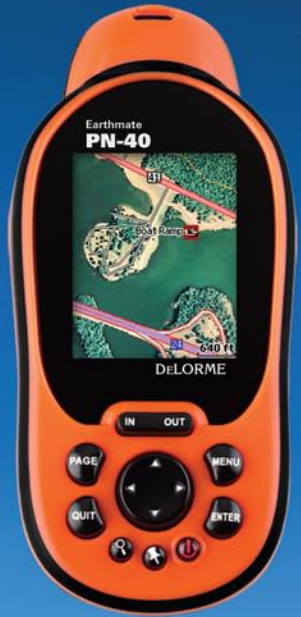

Earthmate PN-Series accessories:

- **RAM Mounts** for vehicles, bicycles, and motorsports (motorcycles, ATVs, snowmobiles)
- **Carrying Case**, clips onto belt, waistband, or pack strap
- **12-Volt Car Power Cable** to power your PN-Series receiver in your vehicle