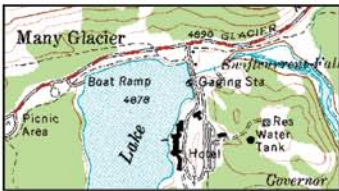

USGS 7.5-min. Quads