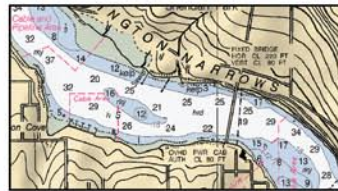

Compatibility with Topo USA begins with Version 7.0

USGS 7.5-min. Quads

Color Aerial Imagery

NOAA Nautical Charts